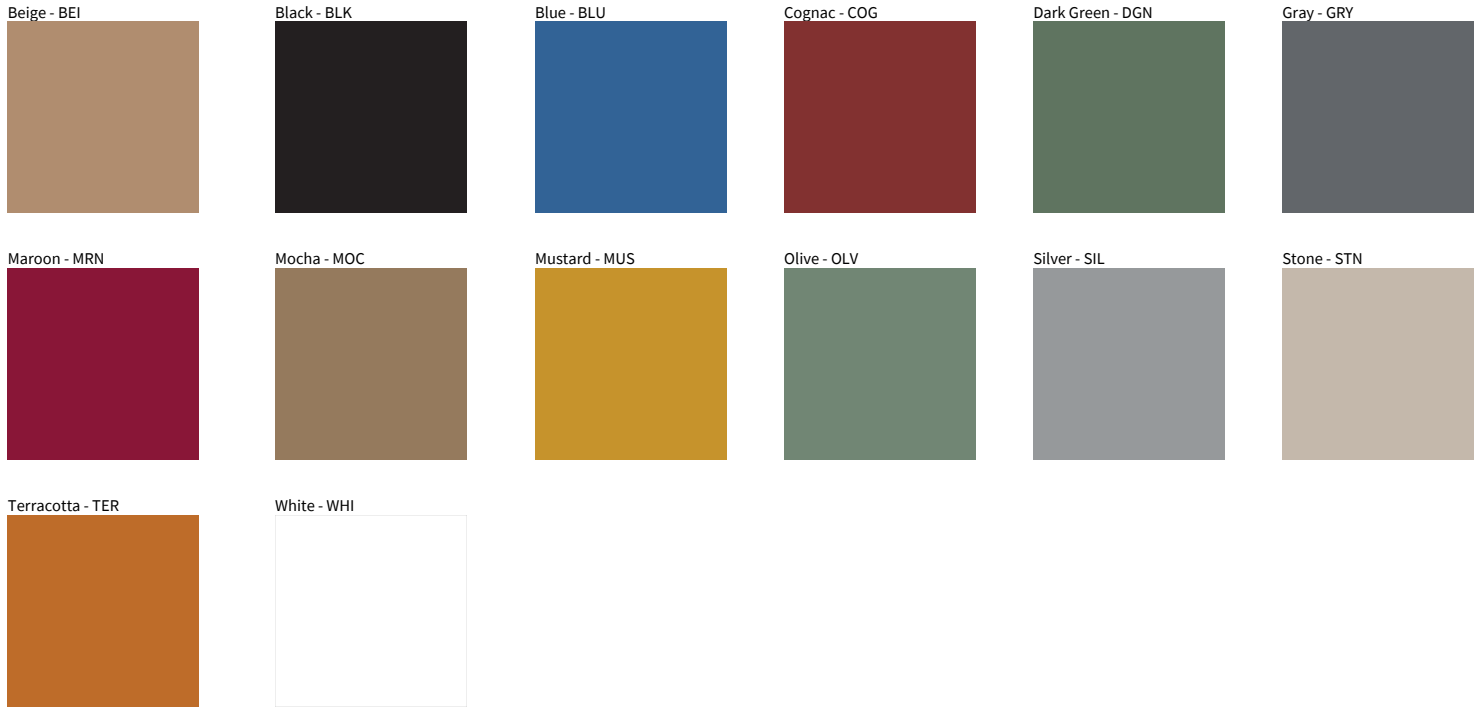

DATE

E

DRUM COLOR FINISH CHART

PROJECT	
TYPE	
SPECIFIER	
QUANTITY	
DATE	

Fixture Finish

Holder Finish

Digital: Not all screens are calibrated the same, and therefore, colors will appear differently between screens.
Physical: When texture is involved, there will be variations in color, character and tone within a product series and between product families.

COLOR FINISH CHART

BEIGE - BEI
Pant. 727C 196

BLACK - BLK
Pant. BLACK C 211

BLUE - BLU
Pant. 653C 61

COGNAC - COG
Pant. BLACK C 255

DARK GREEN - DGN
Pant. 5616C 301

GRAY - GRY
Pant. 10C 120

MAROON - MRN
Pant. 1955C 224

MOCHA - MOC
Pant. 7504C 175

MUSTARD - MUS
Pant. 1245C 168

OLIVE - OLV
Pant. 5625C 323

SILVER - SIL
Pant. 7C 129

STONE - STN
Pant. 7528C 1196

TERRACOTTA - TER
Pant. 153C 205

WHITE - WHI
Pant. WHITE 71

Digital: Not all screens are calibrated the same, and therefore, colors will appear differently between screens.

Digital: Not all screens are calibrated the same, and therefore, colors will appear differently between screens.

Physical: When texture is involved, there will be variations in color, character and tone within a product series and between product families.